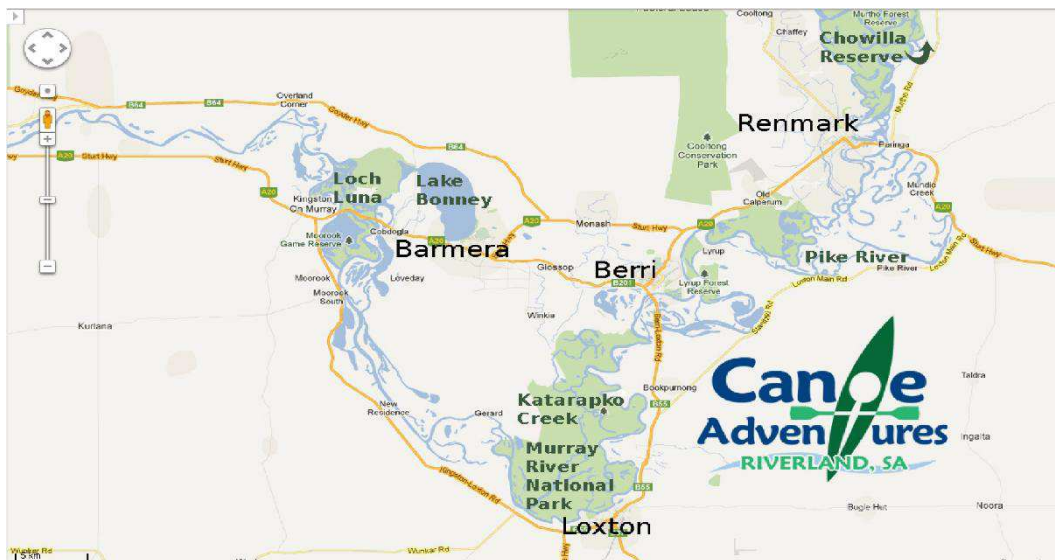

Hire for Kayak-Camping-Expeditions *

*Expedition hire rates include assistance with trip planning, and kayaks/canoes more suited to carrying camping supplies.

Pricing - Hire for Kayak Camping , effective 1/7/2026

	SINGLE KAYAKS (total cost per kayak)			DOUBLE KAYAKS (total cost per kayak)		
	1 Kayak	2-6 Kayaks	7+ Kayaks	1 Double	2-4 Doubles	5+ Doubles
2 DAYS	$135	$110	$100	$165	$140	$130
3 DAYS	$160	$135	$125	$200	$175	$165
4 DAYS	$180	$155	$145	$225	$200	$190
5 DAYS	$195	$170	$160	$245	$220	$210
6 DAYS	$205	$180	$170	$260	$235	$225
1 WEEK	$215	$190	$180	$275	$250	$240
ANY ADDITIONAL DAYS	$10 per day	$10 per day	$10 per day	$15 per day	$15 per day	$15 per day

Canoe Adventures – Riverland, Berri SA.

04211 676 45   canoeadventure.com.au

info@canoeadventure.com.au