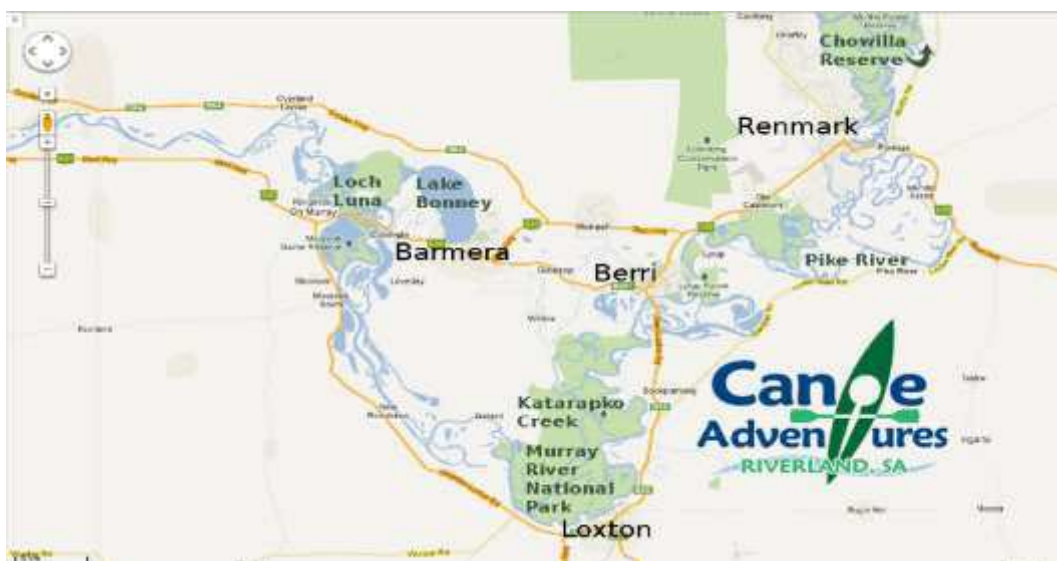

Hire for Kayak-Camping-Expeditions *

*Expedition hire rates include assistance with trip planning, and kayaks/canoes more suited to carrying camping supplies.

	SINGLE KAYAKS (total cost per kayak)			DOUBLE KAYAKS (total cost per kayak)		
	1 Kayak	2-7 Kayaks	8+ Kayaks	1 Double	2-5 Doubles	6+ Doubles
2 DAYS	$100	$90	$85	$130	$120	$115
3 DAYS	$125	$115	$110	$165	$155	$150
4 DAYS	$145	$135	$130	$190	$180	$175
5 DAYS	$160	$150	$145	$210	$200	$195
6 DAYS	$170	$160	$155	$225	$215	$210
1 WEEK	$180	$170	$165	$240	$230	$225
ANY ADDITIONAL DAY	$10 per day	$10 per day	$10 per day	$15 per day	$15 per day	$15 per day

Canoe Adventures – Riverland, Berri SA.

04211 676 45   canoeadventure.com.au